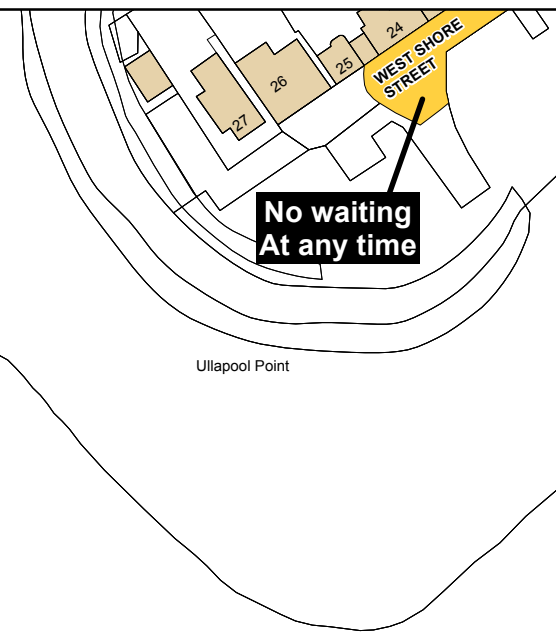

GY339

**THE HIGHLAND COUNCIL
(PROHIBITION AND RESTRICTION
OF WAITING AND LOADING AND
PARKING PLACES)
(DECriminalISED PARKING
ENFORCEMENT AND
CONSOLIDATION) ORDER 2018**

The Highland Council
Headquarters
Glenurquhart Rd
Inverness
IV35NX

Key

Shade	Restriction	Shade	Restriction	Shade	Restriction	Shade	Restriction
	No Waiting At Any Time		No Waiting At Any Time / No Loading		No Waiting At Any Time / No Loading At Any Time		No Waiting / No Loading
	No Waiting		Loading Restrictions		Taxi Ranks		Pay And Display
	Permit Holders Only		Limited Waiting		Miscellaneous Restrictions		Disabled Badge Holders Only
	No Stopping On Main Carriageway		No Stopping At Any time On Verge Or Footway		Zonal Restrictions (Excluding Pedestrian Zones)		Pedestrian Zones